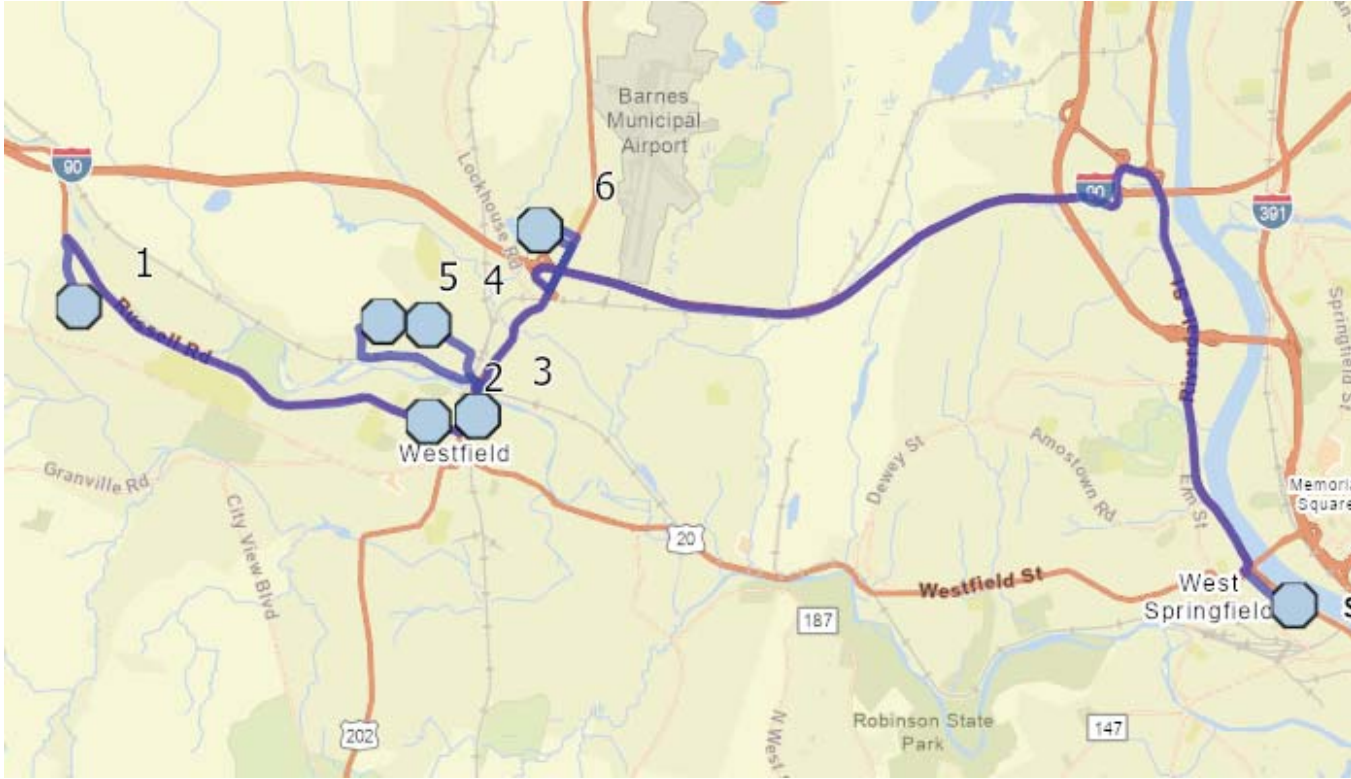

Run - HCSS WEST Bus #01 - AM

8/23/2024 - 6/27/2025

Driver:
Time: 52 min
Students: 9 / 9

Vehicle:
Distance: 20.98 mi
Description: Westfield West

Mon, Tue, Wed, Thu, Fri
Student Crossing <X>

Map

#1 - 6:48 AM - 119 BATES Road

1 Pickup

#2 - 6:57 AM - FRANKLIN ST & KELLOGG ST (W)

1 Pickup

#3 - 7:00 AM - 94 Mechanic Street, Unit C

1 Pickup

#4 - 7:04 AM - PROSPECT ST & FOCH AVE (E) / Foch Ave & Prospect St

2 Pickup

#5 - 7:06 AM - PROSPECT ST & JEREMY CIR (ENE) / Jeremy Cir & Prospect St

Vehicle:
Distance: 23.63 mi
Description: Westfield West

Mon, Tue, Wed, Thu, Fri
Student Crossing <X>

Map

#1 - 2:55 PM - Hampden Charter West / 511 Main St

9 Pickup

#2 - 3:17 PM - SUNSET DR & BEVERLY DR (E) / Beverly Dr & Sunset Dr

1 Dropoff

#3 - 3:27 PM - PROSPECT ST & JEREMY CIR (ENE) / Jeremy Cir & Prospect St

3 Dropoff

#4 - 3:32 PM - PROSPECT ST & FOCH AVE (W) / Foch Ave & Prospect St

2 Dropoff

#5 - 3:37 PM - 94 Mechanic Street, Unit C