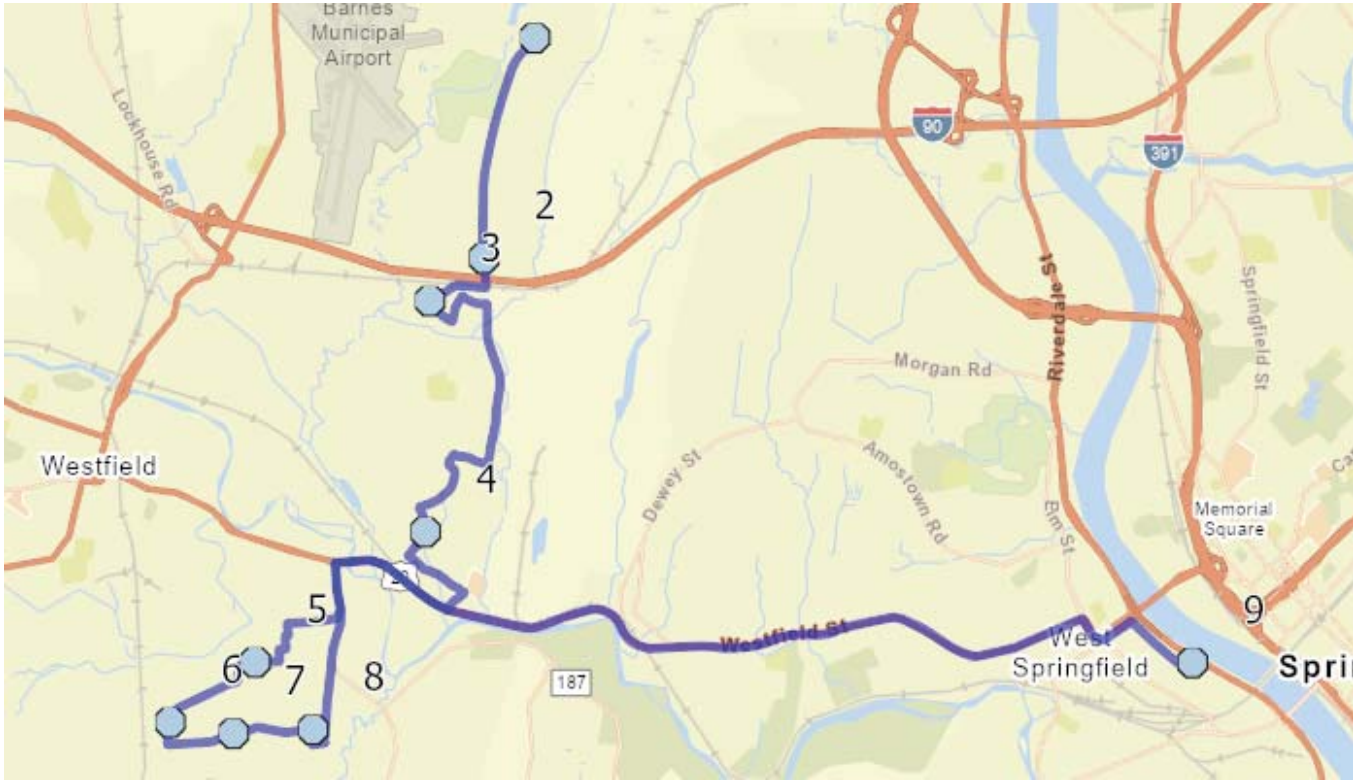

1 Dropoff

#3 - 3:27 PM - PROSPECT ST & JEREMY CIR (ENE) / Jeremy Cir & Prospect St

3 Dropoff

#4 - 3:32 PM - PROSPECT ST & FOCH AVE (W) / Foch Ave & Prospect St

2 Dropoff

#5 - 3:37 PM - 94 Mechanic Street, Unit C

1 Dropoff

#6 - 3:40 PM - FRANKLIN ST & KELLOGG ST (ENE)

1 Dropoff

#7 - 3:49 PM - 119 BATES Road

1 Dropoff

Run - HCSS WEST Bus #02 - AM

8/23/2024 - 6/27/2025

Driver:
Time: 57 min
Students: 8 / 8

Vehicle:
Distance: 17.04 mi
Description: Westfield East

Mon, Tue, Wed, Thu, Fri
Student Crossing <X>

Map

- #1 - 6:43 AM - E MOUNTAIN RD & RITA MARY WAY (NNE)
1 Pickup
- #2 - 6:47 AM - 991 East Mountain Road
1 Pickup
- #3 - 6:49 AM - HOLYOKE RD & SHERWOOD AVE (NE)
1 Pickup
- #4 - 6:58 AM - GLORIA DR & FRANK CIR (NNW) / Frank Cir & Gloria Dr
1 Pickup
- #5 - 7:09 AM - 134 Pineridge Drive
1 Pickup
- #6 - 7:12 AM - 280 Mungerhill Road
1 Pickup
- #7 - 7:15 AM - STEIGER DR & PHYLLIS LN (WSW) / PHYLLIS LN & STEIGER DR
1 Pickup
- #8 - 7:17 AM - 39 Alquat St
1 Pickup
- #9 - 7:40 AM - Hampden Charter West / 511 Main St
8 Dropoff

Run - HCSS WEST Bus #02 - PM

8/23/2024 - 6/27/2025

Driver:
Time: 58 min
Students: 8 / 8

Vehicle:
Distance: 17.24 mi
Description: Westfield East

Mon, Tue, Wed, Thu, Fri
Student Crossing <X>

Map

- #1 - 2:55 PM - Hampden Charter West / 511 Main St
8 Pickup
- #2 - 3:18 PM - 39 Alquat St
1 Dropoff
- #3 - 3:20 PM - STEIGER DR & PHYLLIS LN (ENE) / PHYLLIS LN & STEIGER DR
1 Dropoff
- #4 - 3:23 PM - 280 Mungerhill Road
1 Dropoff
- #5 - 3:26 PM - 134 Pineridge Drive
1 Dropoff
- #6 - 3:36 PM - GLORIA DR & FRANK CIR (S) / Frank Cir & Gloria Dr
1 Dropoff
- #7 - 3:45 PM - HOLYOKE RD & SHERWOOD AVE (NE)
1 Dropoff
- #8 - 3:48 PM - 991 East Mountain Road
1 Dropoff
- #9 - 3:52 PM - E MOUNTAIN RD & RITA MARY WAY (SSW)
1 Dropoff