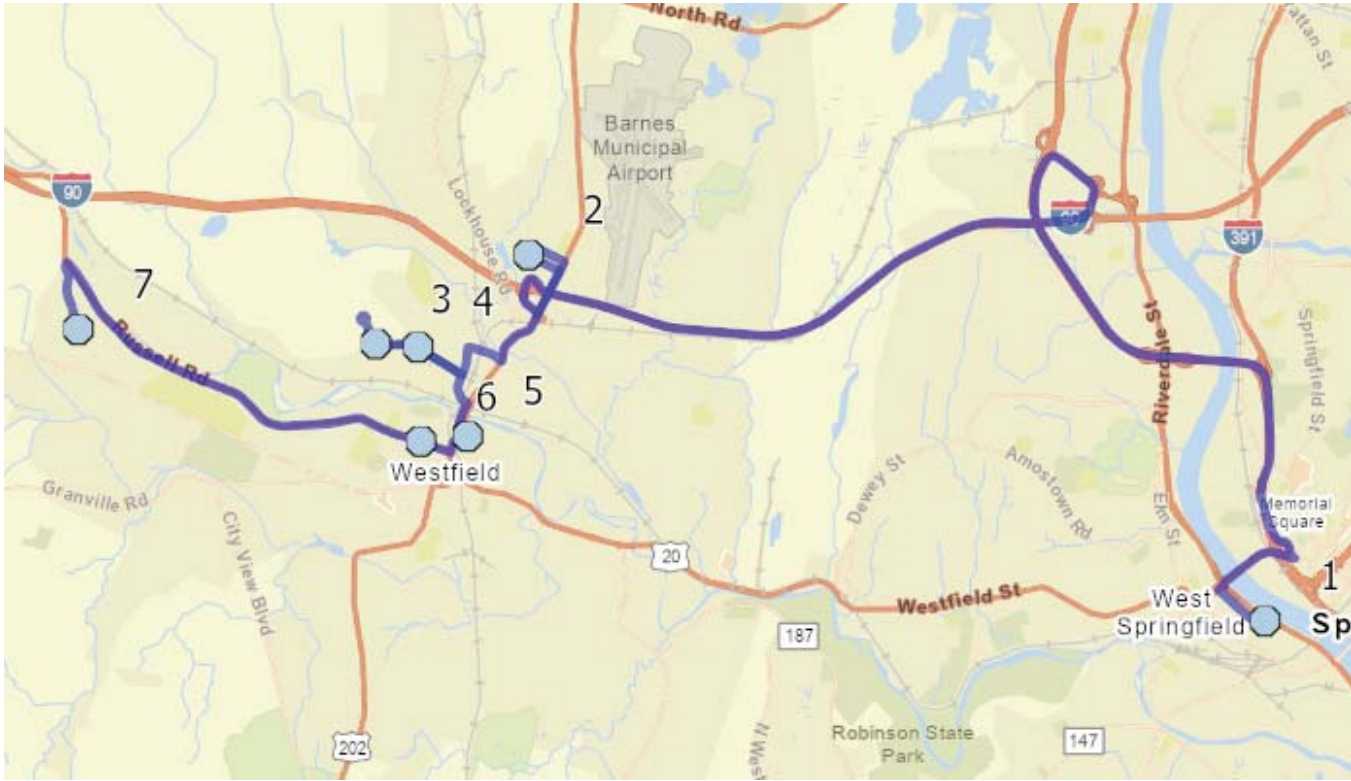

3 Pickup

#6 - 7:18 AM - SUNSET DR & BEVERLY DR (E) / Beverly Dr & Sunset Dr

1 Pickup

#7 - 7:40 AM - Hampden Charter West / 511 Main St

9 Dropoff

Run - HCSS WEST Bus #01 - PM

8/23/2024 - 6/28/2025

Driver:
Time: 55 min
Students: 9 / 9

Vehicle:
Distance: 23.63 mi
Description: Westfield West

Mon, Tue, Wed, Thu, Fri
Student Crossing <X>

Map

#1 - 2:55 PM - Hampden Charter West / 511 Main St

9 Pickup

#2 - 3:17 PM - SUNSET DR & BEVERLY DR (E) / Beverly Dr & Sunset Dr

1 Dropoff

#3 - 3:27 PM - PROSPECT ST & JEREMY CIR (ENE) / Jeremy Cir & Prospect St

3 Dropoff

#4 - 3:32 PM - PROSPECT ST & FOCH AVE (W) / Foch Ave & Prospect St

2 Dropoff

#5 - 3:37 PM - 94 Mechanic Street, Unit C

Vehicle:
Distance: 17.04 mi
Description: Westfield East

Mon, Tue, Wed, Thu, Fri
Student Crossing <X>

Map

- #1 - 6:43 AM - E MOUNTAIN RD & RITA MARY WAY (NNE)
1 Pickup
- #2 - 6:47 AM - 991 East Mountain Road
1 Pickup
- #3 - 6:49 AM - HOLYOKE RD & SHERWOOD AVE (NE)
1 Pickup
- #4 - 6:58 AM - GLORIA DR & FRANK CIR (NNW) / Frank Cir & Gloria Dr
1 Pickup
- #5 - 7:09 AM - 134 Pineridge Drive
1 Pickup
- #6 - 7:12 AM - 280 Mungerhill Road
1 Pickup
- #7 - 7:15 AM - STEIGER DR & PHYLLIS LN (WSW) / PHYLLIS LN & STEIGER DR
1 Pickup
- #8 - 7:17 AM - 39 Alquat St
1 Pickup
- #9 - 7:40 AM - Hampden Charter West / 511 Main St
8 Dropoff