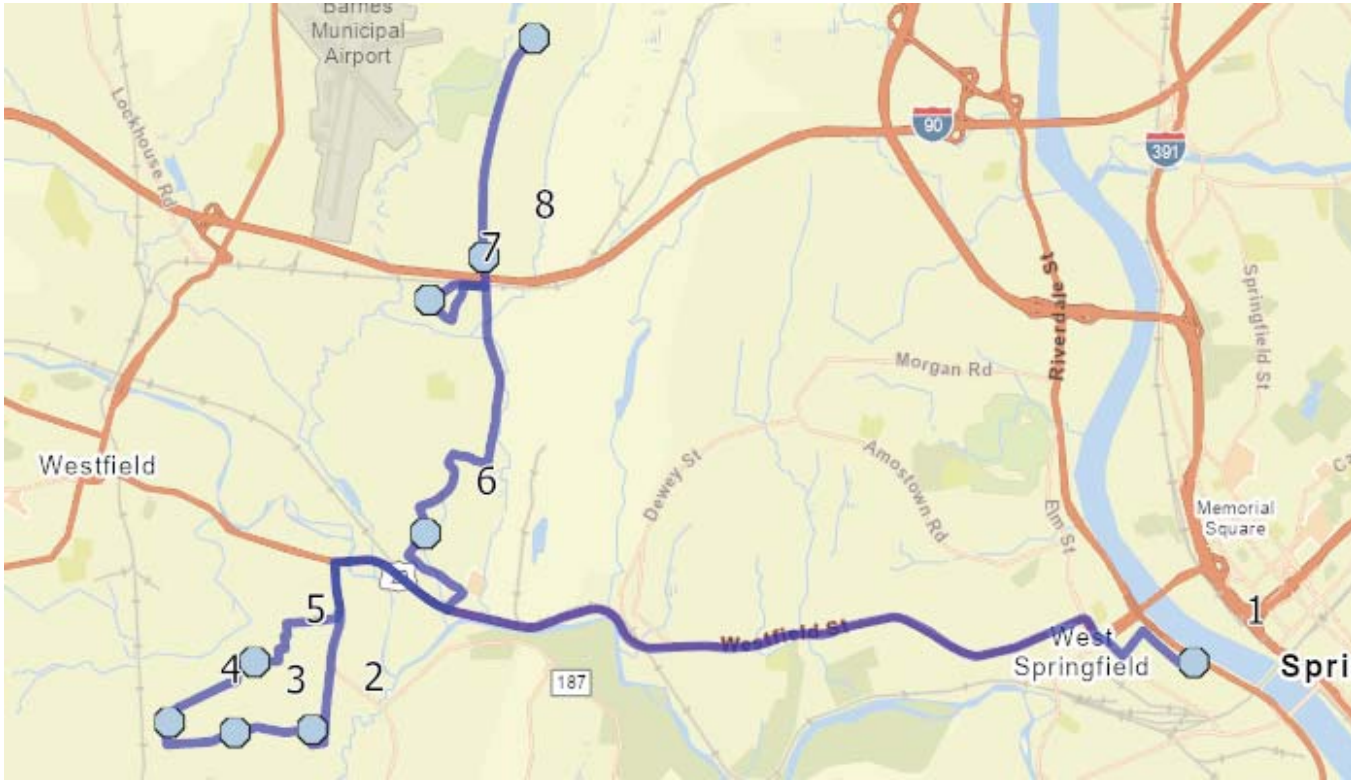

Vehicle:
Distance: 23.63 mi
Description: Westfield West

Mon, Tue, Wed, Thu, Fri
Student Crossing <X>

Map

#1 - 2:55 PM - Hampden Charter West / 511 Main St

9 Pickup

#2 - 3:17 PM - SUNSET DR & BEVERLY DR (E) / Beverly Dr & Sunset Dr

1 Dropoff

#3 - 3:27 PM - PROSPECT ST & JEREMY CIR (ENE) / Jeremy Cir & Prospect St

3 Dropoff

#4 - 3:32 PM - PROSPECT ST & FOCH AVE (W) / Foch Ave & Prospect St

2 Dropoff

#5 - 3:37 PM - 94 Mechanic Street, Unit C

Vehicle:
Distance: 17.04 mi
Description: Westfield East

Mon, Tue, Wed, Thu, Fri
Student Crossing <X>

Map

- #1 - 6:43 AM - E MOUNTAIN RD & RITA MARY WAY (NNE)
1 Pickup
- #2 - 6:47 AM - 991 East Mountain Road
1 Pickup
- #3 - 6:49 AM - HOLYOKE RD & SHERWOOD AVE (NE)
1 Pickup
- #4 - 6:58 AM - GLORIA DR & FRANK CIR (NNW) / Frank Cir & Gloria Dr
1 Pickup
- #5 - 7:09 AM - 134 Pineridge Drive
1 Pickup
- #6 - 7:12 AM - 280 Mungerhill Road
1 Pickup
- #7 - 7:15 AM - STEIGER DR & PHYLLIS LN (WSW) / PHYLLIS LN & STEIGER DR
1 Pickup
- #8 - 7:17 AM - 39 Alquat St
1 Pickup
- #9 - 7:40 AM - Hampden Charter West / 511 Main St
8 Dropoff

Run - HCSS WEST Bus #02 - PM

8/23/2024 - 6/27/2025

Driver:
Time: 58 min
Students: 8 / 8

Vehicle:
Distance: 17.24 mi
Description: Westfield East

Mon, Tue, Wed, Thu, Fri
Student Crossing <X>

Map

- #1 - 2:55 PM - Hampden Charter West / 511 Main St
8 Pickup
- #2 - 3:18 PM - 39 Alquat St
1 Dropoff
- #3 - 3:20 PM - STEIGER DR & PHYLLIS LN (ENE) / PHYLLIS LN & STEIGER DR
1 Dropoff
- #4 - 3:23 PM - 280 Mungerhill Road
1 Dropoff
- #5 - 3:26 PM - 134 Pineridge Drive
1 Dropoff
- #6 - 3:36 PM - GLORIA DR & FRANK CIR (S) / Frank Cir & Gloria Dr
1 Dropoff
- #7 - 3:45 PM - HOLYOKE RD & SHERWOOD AVE (NE)
1 Dropoff
- #8 - 3:48 PM - 991 East Mountain Road
1 Dropoff
- #9 - 3:52 PM - E MOUNTAIN RD & RITA MARY WAY (SSW)
1 Dropoff